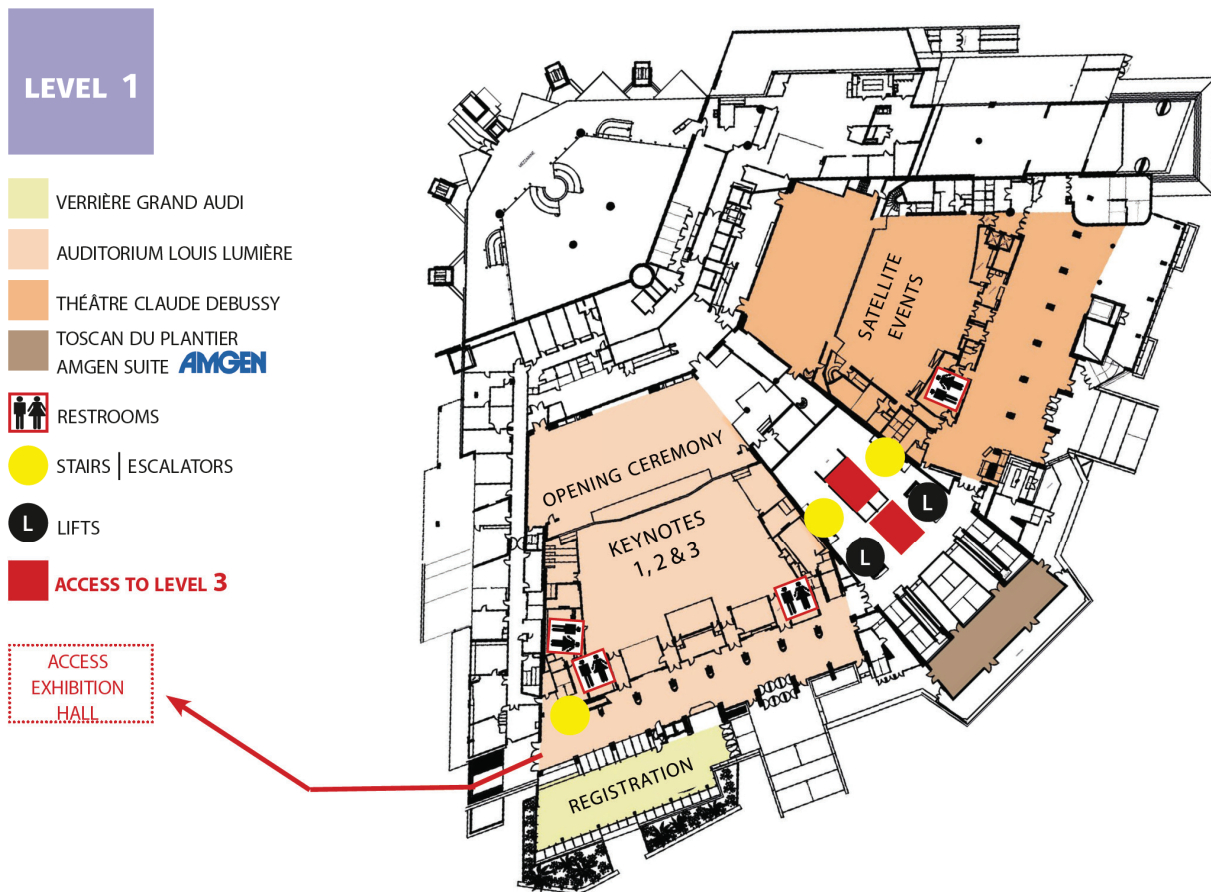

Go to the Registration Area to collect your badges in the VIP desk. Walk down the little stairs and turn RIGHT to go to the main elevators in Level 1 (black circle with L in white). Take those elevators to Level 5.

When you exit the elevator on Level 5, there will be signs. Verriere Californie is the GREEN room.